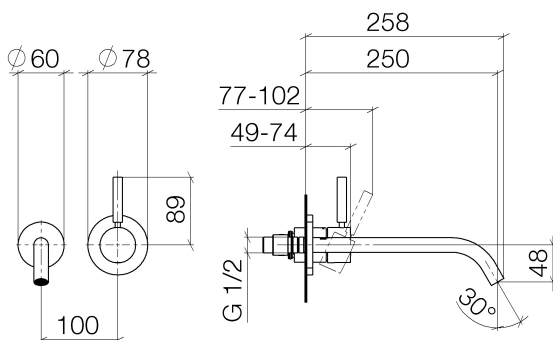

## Sink - Meta

Wall-mounted single-lever mixer without drain - polished chrome

Article number: 36 861 660-00 0010

- 9-7/8" Projection
- Rigid spout
- Round aerated stream
- Spout hole diameter 1-1/2"
- Hole diameter single-lever mixer 2-1/4"
- 2-1/8" diameter flange for spout
- Diameter flange for mixer 3-1/8"
- Water flow rate limited to max. 1.2 gpm
- lead-free
- (ADA)

## Dimensional drawing

## Sink - Meta

Wall-mounted single-lever mixer without drain - polished chrome

Article number: 36 861 660-00 0010

All dimensions in mm / inch = mm x 0,0394

## Sink - Meta

Wall-mounted single-lever mixer without drain - polished chrome

Article number: 36 861 660-00 0010